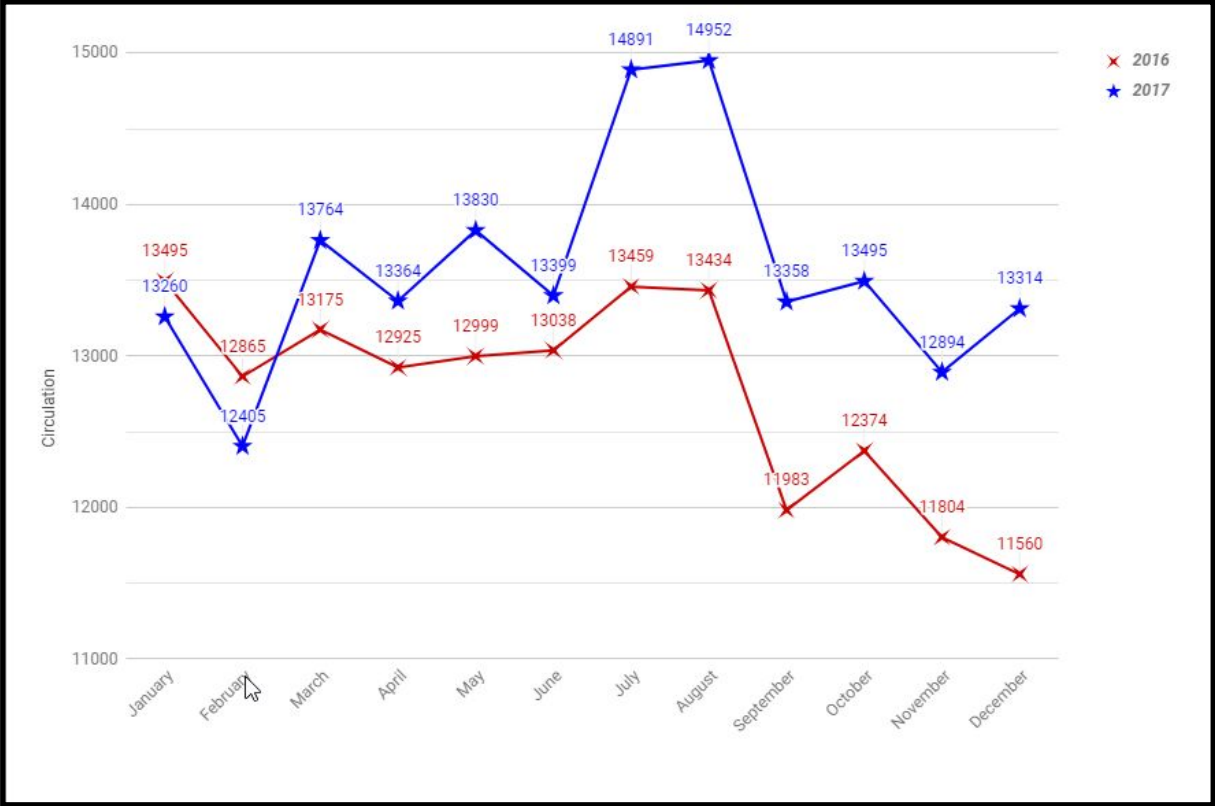

Usage & Trends

Unique Users - as of February 2018

Circulation

As a Digital Branch,
OWWL2Go had the
3rd highest circulation
in 2017

Total Circulation

2015: 138,049 (24% increase)

2016: 153,111 (10.9% increase)

2017: 162,926 (6.4% increase)

2018

January: 15,029 (13% increase over January 2017)

February: 13,375 (7.8% increase over February 2017)

Patron Recommendations

January 2018: 1,162 recommendations

February 2018: 1,002 recommendations