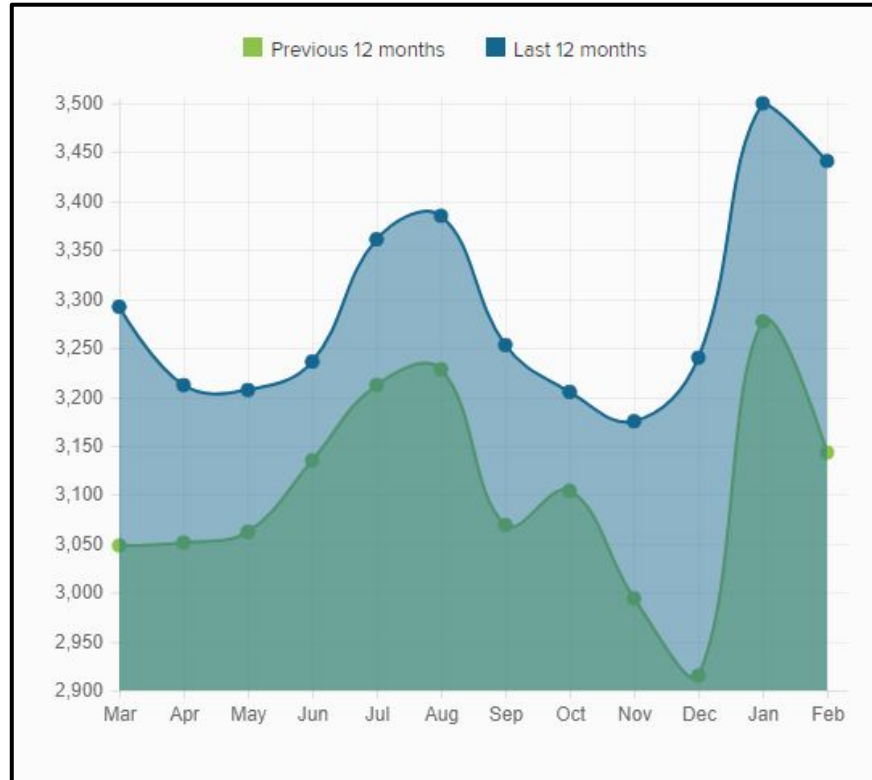

Usage & Trends

Unique Users - as of February 2018

Circulation

As a Digital Branch,
OWWL2Go had the
3rd highest circulation
in 2017

Total Circulation

2015: 138,049 (24% increase)

2016: 153,111 (10.9% increase)

2017: 162,926 (6.4% increase)

2018

January: 15,029 (13% increase over January 2017)

February: 13,375 (7.8% increase over February 2017)

Patron Recommendations

January 2018: 1,162 recommendations

February 2018: 1,002 recommendations