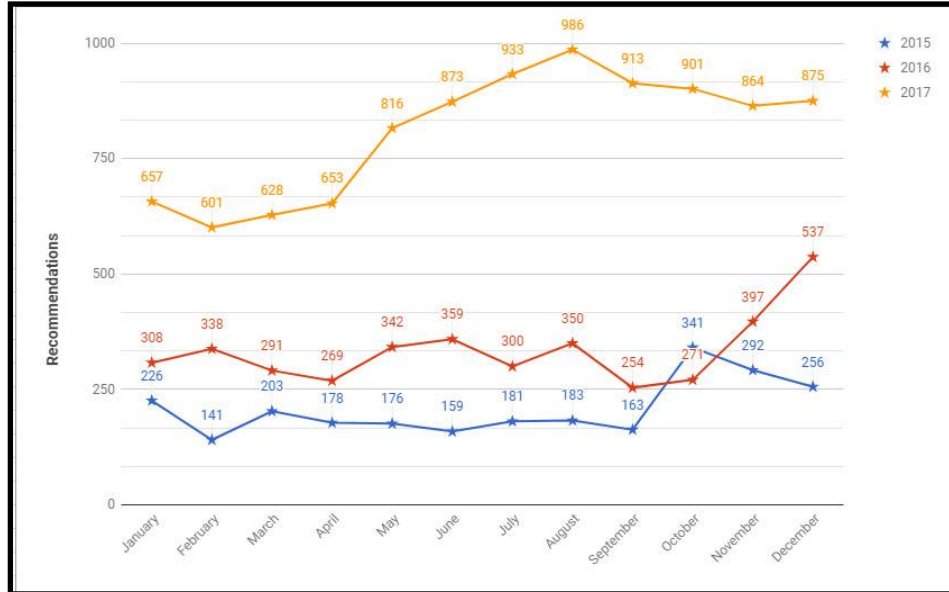

Usage & Trends

Unique Users - as of February 2018

Circulation

As a Digital Branch,
OWWL2Go had the
3rd highest circulation
in 2017

Total Circulation

2015: 138,049 (24% increase)

2016: 153,111 (10.9% increase)

2017: 162,926 (6.4% increase)

2018

January: 15,029 (13% increase over January 2017)

February: 13,375 (7.8% increase over February 2017)

Patron Recommendations

January 2018: 1,162 recommendations

February 2018: 1,002 recommendations