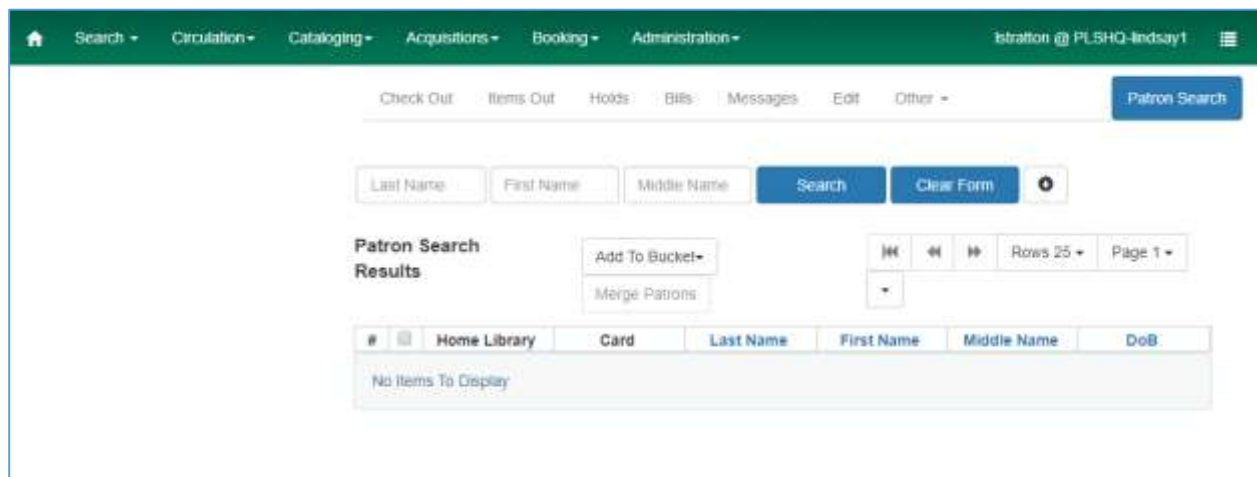

Patron search

- Toggle search fields
- Select and move columns
- Patron buckets to bulk edit patrons